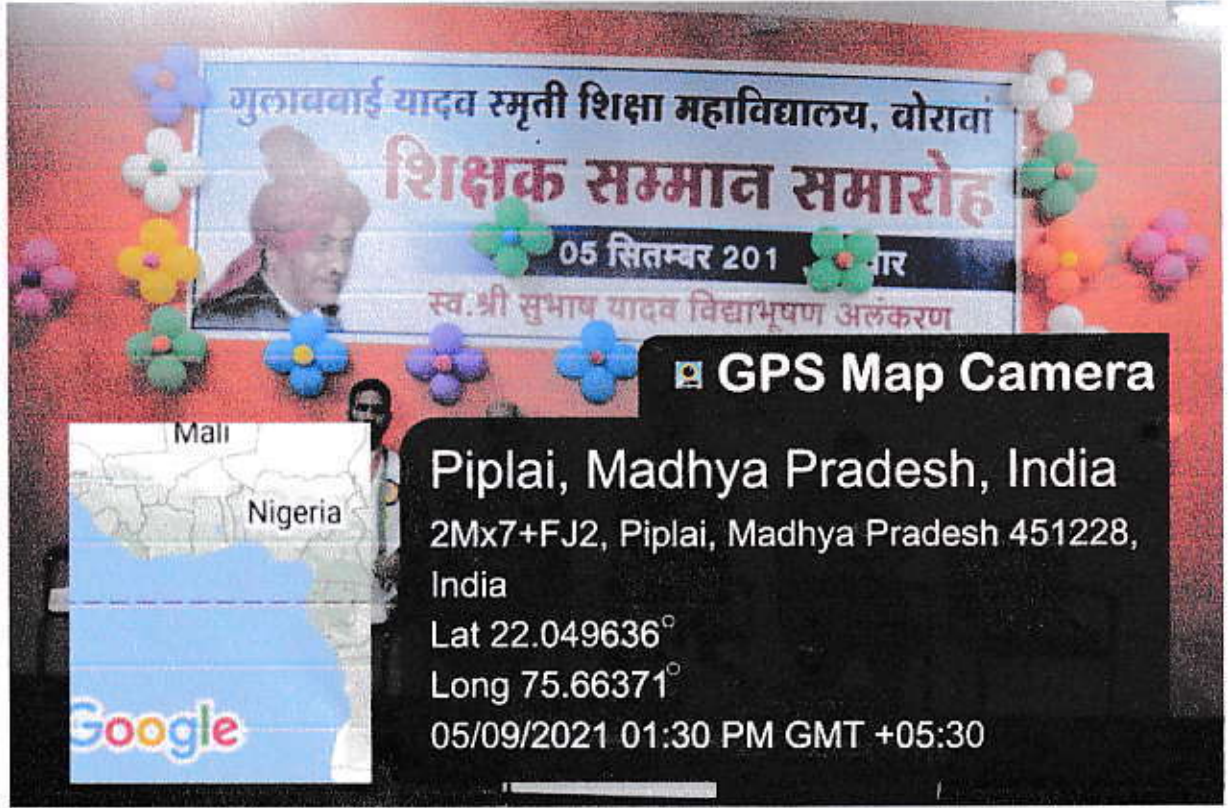

GULAB BAI YADAV SMRITI SHIKSHA MAHAVIDYALAYA, BORAWAN

Prof. S.K. Tiwari
Principal
Swa. Gulab Bai Yadav Smriti
Shiksha Mahavidhyalaya
BORAWAN (M.P.)

GULAB BAI YADAV SMRITI SHIKSHA MAHAVIDYALAYA, BORAWAN

**Celebration on
"Teacher Day"**

Prof. S.K. Tiwari
Principal
Swa. Gulab Bai Yadav Smriti
Shiksha Mahavidyalaya
BORAWAN (M.P.)

GULAB BAI YADAV SMRITI SHIKSHA MAHAVIDYALAYA, BORAWAN

Prof. S.K. Tiwari
Principal
Swa. Gulab Bai Yadav Smriti
Shiksha Mahavidyalaya
BORAWAN (M.P.)

TEH-KASRAWAD, DISTRICT-KHARGONE (M.P.)

Recognized by NCTE, Affiliated by Devi Ahilya Vishwavidyalaya Indore

Celebration

"National Education Day"

GPS Map Camera

Piplai, Madhya Pradesh, India

2MX7+FJ2, Piplai, Madhya Pradesh